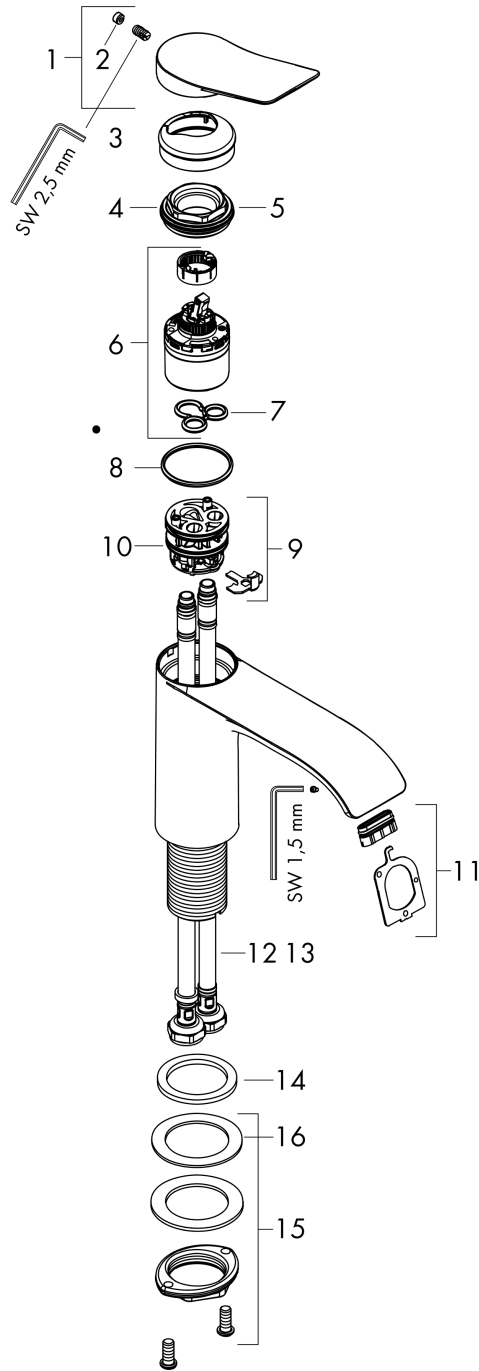

#### Scale drawing

#### Flowchart

**Vivenis**  
**Single lever basin mixer 110 without waste set**  
 Surfaces: **Chrome**    Article Number: **75022000**

## Exploded Drawing

Year of production: >06/21

**Vivenis****Single lever basin mixer 110 without waste set**Surfaces: **Chrome** Article Number: **75022000****Spare part list**

Year of production: &gt;06/21

Pos.	Description	Article Number	Price	PU
1	handle	94277000	-	1
2	screw cover	93735460	-	1
3	escutcheon	94027000	-	1
4	nut	93995000	-	1
5	O-ring 35x1,5	92114000	-	1
6	cartridge, assy	93897000	-	1
7	seal	95008000	-	1
8	O-ring 35x2	92604000	-	1
9	adapter for cartridge	98750000	-	1
10	O-Ring 30x2	98186000	-	1
11	connection hose 450 mm M8x0,75 G3/8	97206000	-	1
12	O-ring 6,6x1,6	93019000	-	1
13	spray former	94275000	-	1
14	flat seal	98749000	-	1
15	fixing set (Ø 32)	13961000	-	1
16	lever collar	97548000	-	1
a	fixation extension 35 mm	13898000	-	1